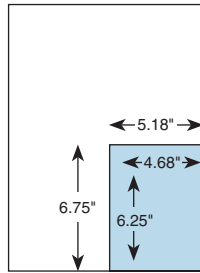

## Available Advertising Unit Sizes

**King Page Spread**

Bleed size: 21.25" x 14.25"

**King Page**

Bleed size: 10.75" x 14.25"

**3/4 Page Vertical**

Bleed size: 7.80" x 14.25"

**3/4 Page Horizontal**

Bleed size: 10.75" x 10.75"

**Island 1/2 Page**

Bleed size: 7.88" x 10.75"

**Island 1/2 Page Spread**

Bleed size: 15.35" x 10.75"

**1/2 Page Vertical**

Bleed size: 5.43" x 14.25"

**1/2 Page Horizontal**

Bleed size: 10.75" x 7.25"

**1/3 Page Vertical**

Bleed size: 5.43" x 10.75"

**1/4 Page Vertical Block**

Bleed size: 5.43" x 7"

**1/4 Page Horizontal Block**

Bleed size: 7.88" x 5.5"

**1/4 Page Vertical Strip**

Bleed size: 2.98" x 14.25"

**1/4 Page Horizontal Strip**

Bleed size: 10.75" x 3.75"

**1/8 Page Vertical Block**

Bleed size: 2.98" x 7"

**1/8 Page Horizontal Block**

Bleed size: 5.43" x 3.59"

**SLACK Incorporated**