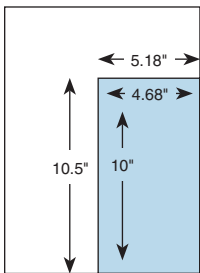

## Available Advertising Unit Sizes

**King Page Spread**

Bleed size: 21.25" x 14.25"

**King Page**

Bleed size: 10.75" x 14.25"

**3/4 Page Vertical**

Bleed size: 7.80" x 14.25"

**3/4 Page Horizontal**

Bleed size: 10.75" x 10.75"

**Island 1/2 Page**

Bleed size: 7.88" x 10.75"

**Island 1/2 Page Spread**

Bleed size: 15.35" x 10.75"

**1/2 Page Vertical**

Bleed size: 5.43" x 14.25"

**1/2 Page Horizontal**

Bleed size: 10.75" x 7.25"

**1/3 Page Vertical**

Bleed size: 5.43" x 10.75"

**1/4 Page Vertical Block**

Bleed size: 5.43" x 7"

**1/4 Page Horizontal Block**

Bleed size: 7.88" x 5.5"

**1/4 Page Vertical Strip**

Bleed size: 2.98" x 14.25"

**1/4 Page Horizontal Strip**

Bleed size: 10.75" x 3.75"

**1/8 Page Vertical Block**

Bleed size: 2.98" x 7"

**1/8 Page Horizontal Block**

Bleed size: 5.43" x 3.59"

**SLACK Incorporated**