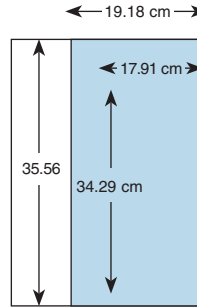

# SLACK Incorporated Newspaper Specs

NOTE: Unit sizes pictured are right hand pages. Live area dimensions are listed inside the shaded area of each unit. Trim sizes are listed outside each unit. Bleed dimensions are listed below each unit. Digital files preferred. Trim size of publication is 26.67 cm x 35.56 cm. For more information, visit [slackinc.com/digitalads](http://slackinc.com/digitalads).

## Available Advertising Unit Sizes

**King Page Spread**

Bleed size: 53.98 cm x 36.2 cm

**King Page**

Bleed size: 27.31 cm x 36.2 cm

**3/4 Page Vertical**

Bleed size: 19.81 cm x 36.2 cm

**3/4 Page Horizontal**

Bleed size: 27.31 cm x 27.31 cm

**Island 1/2 Page**

Bleed size: 20.02 cm x 27.31 cm

**Island 1/2 Page Spread**

Bleed size: 38.99 cm x 27.31 cm

**1/2 Page Vertical**

Bleed size: 13.79 cm x 36.20 cm

**1/2 Page Horizontal**

Bleed size: 27.31 cm x 18.42 cm

**1/3 Page Vertical**

Bleed size: 13.79 cm x 27.31 cm

**1/4 Page Vertical Block**

Bleed size: 13.79 cm x 17.78 cm

**1/4 Page Horizontal Block**

Bleed size: 20.02 cm x 13.97 cm