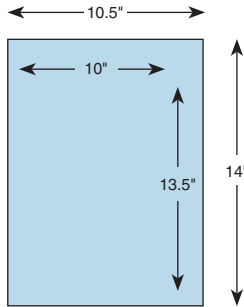

# SLACK Incorporated Newspaper Specs

NOTE: Unit sizes pictured are right hand pages. Live area dimensions are listed inside the shaded area of each unit. Trim sizes are listed outside each unit. Bleed dimensions are listed below each unit. Digital files preferred. Trim size of publication is 10.5" x 14". For more information, visit [slackinc.com/digitalads](http://slackinc.com/digitalads).

## Available Advertising Unit Sizes

**King Page Spread**

Bleed size: 21.25" x 14.25"

**King Page**

Bleed size: 10.75" x 14.25"

**3/4 Page Vertical**

Bleed size: 7.80" x 14.25"

**3/4 Page Horizontal**

Bleed size: 10.75" x 10.75"

**Island 1/2 Page**

Bleed size: 7.88" x 10.75"

**Island 1/2 Page Spread**

Bleed size: 15.35" x 10.75"

**1/2 Page Vertical**

Bleed size: 5.43" x 14.25"

**1/2 Page Horizontal**

Bleed size: 10.75" x 7.25"

**1/3 Page Vertical**

Bleed size: 5.43" x 10.75"

**1/4 Page Vertical Block**

Bleed size: 5.43" x 7"

**1/4 Page Horizontal Block**

Bleed size: 7.88" x 5.5"

**1/4 Page Vertical Strip**