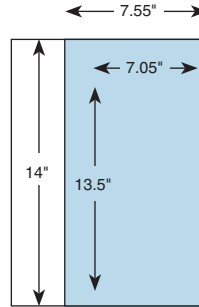

# SLACK Incorporated Newspaper Specs

NOTE: Unit sizes pictured are right hand pages. Live area dimensions are listed inside the shaded area of each unit. Trim sizes are listed outside each unit. Bleed dimensions are listed below each unit. Digital files preferred. Trim size of publication is 10.5" x 14". For more information, visit [slackinc.com/digitalads](http://slackinc.com/digitalads).

## Available Advertising Unit Sizes

**King Page Spread**

Bleed size: 21.25" x 14.25"

**King Page**

Bleed size: 10.75" x 14.25"

**3/4 Page Vertical**

Bleed size: 7.80" x 14.25"

**3/4 Page Horizontal**

Bleed size: 10.75" x 10.75"

**Island 1/2 Page**

Bleed size: 7.88" x 10.75"

**Island 1/2 Page Spread**

Bleed size: 15.35" x 10.75"

**1/2 Page Vertical**

Bleed size: 5.43" x 14.25"

**1/2 Page Horizontal**

Bleed size: 10.75" x 7.25"

**1/3 Page Vertical**

Bleed size: 5.43" x 10.75"

**1/4 Page Vertical Block**

Bleed size: 5.43" x 7"

**1/4 Page Horizontal Block**

Bleed size: 7.88" x 5.5"

**1/4 Page Vertical Strip**