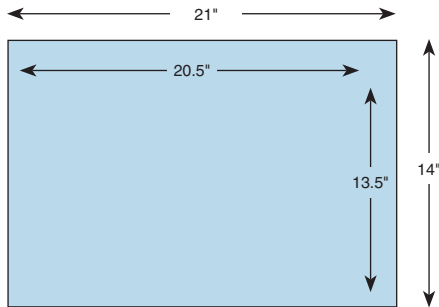

# SLACK Incorporated Newspaper Specs

NOTE: Unit sizes pictured are right hand pages. Live area dimensions are listed inside the shaded area of each unit. Trim sizes are listed outside each unit. Bleed dimensions are listed below each unit. Digital files preferred. Trim size of publication is 10.5" x 14". For more information, visit [slackinc.com/digitalads](http://slackinc.com/digitalads).

## Available Advertising Unit Sizes

**King Page Spread**

Bleed size: 21.25" x 14.25"

**King Page**

Bleed size: 10.75" x 14.25"

**3/4 Page Vertical**

Bleed size: 7.80" x 14.25"

**3/4 Page Horizontal**

Bleed size: 27.31 cm x 18.42 cm

**1/3 Page Vertical**

Bleed size: 13.79 cm x 27.31 cm

**1/4 Page Vertical Block**

Bleed size: 13.79 cm x 17.78 cm

**1/4 Page Horizontal Block**

Bleed size: 20.02 cm x 13.97 cm

**1/4 Page Vertical Strip**

Bleed size: 7.57 cm x 36.2 cm

**1/4 Page Horizontal Strip**

Bleed size: 27.31 cm x 9.53 cm

**1/8 Page Vertical Block**

Bleed size: 7.57 cm x 17.78 cm

**1/8 Page Horizontal Block**