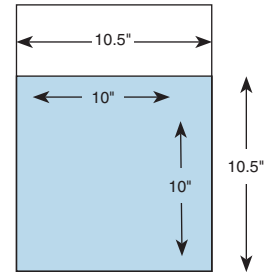

# SLACK Incorporated Newspaper Specs

NOTE: Unit sizes pictured are right hand pages. Live area dimensions are listed inside the shaded area of each unit. Trim sizes are listed outside each unit. Bleed dimensions are listed below each unit. Digital files preferred. Trim size of publication is 10.5" x 14". For more information, visit [slackinc.com/digitalads](http://slackinc.com/digitalads).

## Available Advertising Unit Sizes

**King Page Spread**

Bleed size: 21.25" x 14.25"

**King Page**

Bleed size: 10.75" x 14.25"

**3/4 Page Vertical**

Bleed size: 7.80" x 14.25"

**3/4 Page Horizontal**

Bleed size: 10.75" x 10.75"

**Island 1/2 Page**

Bleed size: 7.88" x 10.75"

**Island 1/2 Page Spread**

Bleed size: 15.35" x 10.75"

**1/2 Page Vertical**

Bleed size: 5.43" x 14.25"

**1/2 Page Horizontal**

Bleed size: 10.75" x 7.25"

**1/3 Page Vertical**

Bleed size: 5.43" x 10.75"

**1/4 Page Vertical Block**

Bleed size: 5.43" x 7"

**1/4 Page Horizontal Block**

Bleed size: 7.88" x 5.5"

**1/4 Page Vertical Strip**