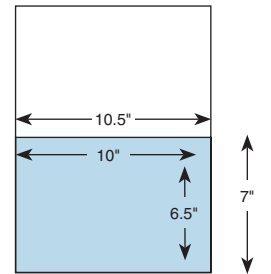

## Available Advertising Unit Sizes

**King Page Spread**

Bleed size: 21.25" x 14.25"

**King Page**

Bleed size: 10.75" x 14.25"

**3/4 Page Vertical**

Bleed size: 7.80" x 14.25"

**3/4 Page Horizontal**

Bleed size: 10.75" x 10.75"

**Island 1/2 Page**

Bleed size: 7.88" x 10.75"

**Island 1/2 Page Spread**

Bleed size: 15.35" x 10.75"

**1/2 Page Vertical**

Bleed size: 5.43" x 14.25"

**1/2 Page Horizontal**

Bleed size: 10.75" x 7.25"

**1/3 Page Vertical**

Bleed size: 5.43" x 10.75"

**1/4 Page Vertical Block**

Bleed size: 5.43" x 7"

**1/4 Page Horizontal Block**

Bleed size: 7.88" x 5.5"

**1/4 Page Vertical Strip**

Bleed size: 2.98" x 14.25"

**1/4 Page Horizontal Strip**

Bleed size: 10.75" x 3.75"

**1/8 Page Vertical Block**

Bleed size: 2.98" x 7"

**1/8 Page Horizontal Block**

Bleed size: 5.43" x 3.59"

**SLACK Incorporated**