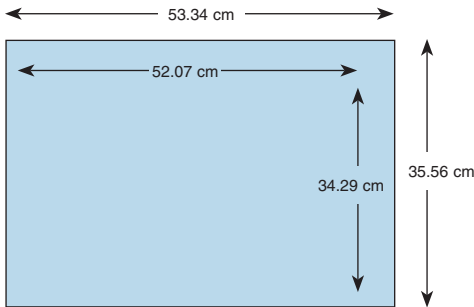

Bleed size: 2.98" x 14.25"

**1/4 Page Horizontal Strip**

Bleed size: 10.75" x 3.75"

**1/8 Page Vertical Block**

Bleed size: 2.98" x 7"

**1/8 Page Horizontal Block**

Bleed size: 5.43" x 3.59"

**SLACK Incorporated**

# SLACK Incorporated Newspaper Specs

NOTE: Unit sizes pictured are right hand pages. Live area dimensions are listed inside the shaded area of each unit. Trim sizes are listed outside each unit. Bleed dimensions are listed below each unit. Digital files preferred. Trim size of publication is 26.67 cm x 35.56 cm. For more information, visit [slackinc.com/digitalads](http://slackinc.com/digitalads).

## Available Advertising Unit Sizes

**King Page Spread**

Bleed size: 53.98 cm x 36.2 cm

**King Page**

Bleed size: 27.31 cm x 36.2 cm

**3/4 Page Vertical**

Bleed size: 19.81 cm x 36.2 cm

**3/4 Page Horizontal**

Bleed size: 27.31 cm x 18.42 cm

**1/3 Page Vertical**

Bleed size: 13.79 cm x 27.31 cm

**1/4 Page Vertical Block**

Bleed size: 13.79 cm x 17.78 cm

**1/4 Page Horizontal Block**

Bleed size: 20.02 cm x 13.97 cm