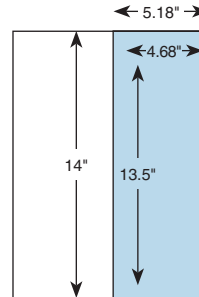

## Available Advertising Unit Sizes

**King Page Spread**

Bleed size: 21.25" x 14.25"

**King Page**

Bleed size: 10.75" x 14.25"

**3/4 Page Vertical**

Bleed size: 7.80" x 14.25"

**3/4 Page Horizontal**

Bleed size: 10.75" x 10.75"

**Island 1/2 Page**

Bleed size: 7.88" x 10.75"

**Island 1/2 Page Spread**

Bleed size: 15.35" x 10.75"

**1/2 Page Vertical**

Bleed size: 5.43" x 14.25"

**1/2 Page Horizontal**

Bleed size: 10.75" x 7.25"

**1/3 Page Vertical**

Bleed size: 5.43" x 10.75"

**1/4 Page Vertical Block**

Bleed size: 5.43" x 7"

**1/4 Page Horizontal Block**

Bleed size: 7.88" x 5.5"

**1/4 Page Vertical Strip**

Bleed size: 2.98" x 14.25"

**1/4 Page Horizontal Strip**

Bleed size: 10.75" x 3.75"

**1/8 Page Vertical Block**

Bleed size: 2.98" x 7"

**1/8 Page Horizontal Block**

Bleed size: 5.43" x 3.59"

**SLACK Incorporated**