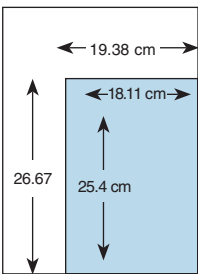

# SLACK Incorporated Newspaper Specs

NOTE: Unit sizes pictured are right hand pages. Live area dimensions are listed inside the shaded area of each unit. Trim sizes are listed outside each unit. Bleed dimensions are listed below each unit. Digital files preferred. Trim size of publication is 26.67 cm x 35.56 cm. For more information, visit [slackinc.com/digitalads](http://slackinc.com/digitalads).

## Available Advertising Unit Sizes

**King Page Spread**

Bleed size: 53.98 cm x 36.2 cm

**King Page**

Bleed size: 27.31 cm x 36.2 cm

**3/4 Page Vertical**

Bleed size: 19.81 cm x 36.2 cm

**3/4 Page Horizontal**

Bleed size: 27.31 cm x 27.31 cm

**Island 1/2 Page**

Bleed size: 20.02 cm x 27.31 cm

**Island 1/2 Page Spread**

Bleed size: 38.99 cm x 27.31 cm

**1/2 Page Vertical**

Bleed size: 13.79 cm x 36.20 cm

**1/2 Page Horizontal**

Bleed size: 27.31 cm x 18.42 cm

**1/3 Page Vertical**

Bleed size: 13.79 cm x 27.31 cm

**1/4 Page Vertical Block**

Bleed size: 13.79 cm x 17.78 cm

**1/4 Page Horizontal Block**

Bleed size: 20.02 cm x 13.97 cm