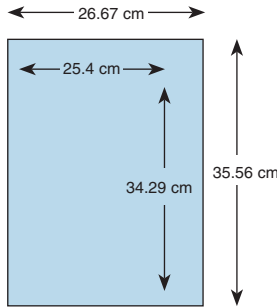

# SLACK Incorporated Newspaper Specs

NOTE: Unit sizes pictured are right hand pages. Live area dimensions are listed inside the shaded area of each unit. Trim sizes are listed outside each unit. Bleed dimensions are listed below each unit. Digital files preferred. Trim size of publication is 26.67 cm x 35.56 cm. For more information, visit [slackinc.com/digitalads](http://slackinc.com/digitalads).

## Available Advertising Unit Sizes

**King Page Spread**

Bleed size: 53.98 cm x 36.2 cm

**King Page**

Bleed size: 27.31 cm x 36.2 cm

**3/4 Page Vertical**

Bleed size: 19.81 cm x 36.2 cm

**3/4 Page Horizontal**

Bleed size: 27.31 cm x 27.31 cm

**Island 1/2 Page**

Bleed size: 20.02 cm x 27.31 cm

**Island 1/2 Page Spread**

Bleed size: 38.99 cm x 27.31 cm

**1/2 Page Vertical**

Bleed size: 13.79 cm x 36.20 cm

**1/2 Page Horizontal**

Bleed size: 27.31 cm x 18.42 cm

**1/3 Page Vertical**

Bleed size: 13.79 cm x 27.31 cm

**1/4 Page Vertical Block**

Bleed size: 13.79 cm x 17.78 cm

**1/4 Page Horizontal Block**

Bleed size: 20.02 cm x 13.97 cm