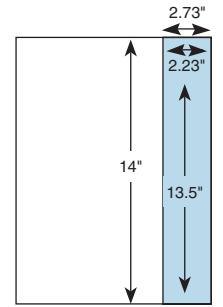

Bleed size: 10.75" x 10.75"

**Island 1/2 Page**

Bleed size: 7.88" x 10.75"

**Island 1/2 Page Spread**

Bleed size: 15.35" x 10.75"

**1/2 Page Vertical**

Bleed size: 5.43" x 14.25"

**1/2 Page Horizontal**

Bleed size: 10.75" x 7.25"

**1/3 Page Vertical**

Bleed size: 5.43" x 10.75"

**1/4 Page Vertical Block**

Bleed size: 5.43" x 7"

**1/4 Page Horizontal Block**

Bleed size: 7.88" x 5.5"

**1/4 Page Vertical Strip**

Bleed size: 2.98" x 14.25"

**1/4 Page Horizontal Strip**

Bleed size: 10.75" x 3.75"

**1/8 Page Vertical Block**

Bleed size: 2.98" x 7"

**1/8 Page Horizontal Block**

Bleed size: 5.43" x 3.59"

**SLACK Incorporated**

# SLACK Incorporated Newspaper Specs

NOTE: Unit sizes pictured are right hand pages. Live area dimensions are listed inside the shaded area of each unit. Trim sizes are listed outside each unit. Bleed dimensions are listed below each unit. Digital files preferred. Trim size of publication is 26.67 cm x 35.56 cm. For more information, visit [slackinc.com/digitalads](http://slackinc.com/digitalads).