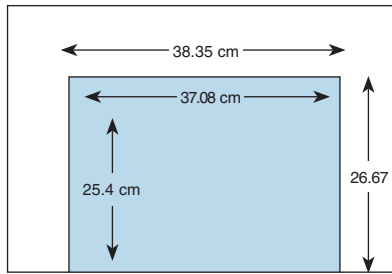

# SLACK Incorporated Newspaper Specs

NOTE: Unit sizes pictured are right hand pages. Live area dimensions are listed inside the shaded area of each unit. Trim sizes are listed outside each unit. Bleed dimensions are listed below each unit. Digital files preferred. Trim size of publication is 26.67 cm x 35.56 cm. For more information, visit [slackinc.com/digitalads](http://slackinc.com/digitalads).

## Available Advertising Unit Sizes

**King Page Spread**

Bleed size: 53.98 cm x 36.2 cm

**King Page**

Bleed size: 27.31 cm x 36.2 cm

**3/4 Page Vertical**

Bleed size: 19.81 cm x 36.2 cm

**3/4 Page Horizontal**

Bleed size: 27.31 cm x 27.31 cm

**Island 1/2 Page**

Bleed size: 20.02 cm x 27.31 cm

**Island 1/2 Page Spread**

Bleed size: 38.99 cm x 27.31 cm

**1/2 Page Vertical**

Bleed size: 13.79 cm x 36.20 cm

**1/2 Page Horizontal**

Bleed size: 27.31 cm x 18.42 cm

**1/3 Page Vertical**

Bleed size: 13.79 cm x 27.31 cm

**1/4 Page Vertical Block**

Bleed size: 13.79 cm x 17.78 cm

**1/4 Page Horizontal Block**

Bleed size: 20.02 cm x 13.97 cm