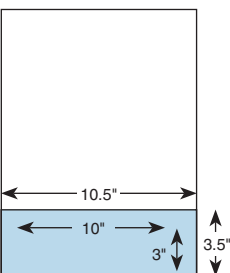

Bleed size: 10.75" x 10.75"

**Island 1/2 Page**

Bleed size: 7.88" x 10.75"

**Island 1/2 Page Spread**

Bleed size: 15.35" x 10.75"

**1/2 Page Vertical**

Bleed size: 5.43" x 14.25"

**1/2 Page Horizontal**

Bleed size: 10.75" x 7.25"

**1/3 Page Vertical**

Bleed size: 5.43" x 10.75"

**1/4 Page Vertical Block**

Bleed size: 5.43" x 7"

**1/4 Page Horizontal Block**

Bleed size: 7.88" x 5.5"

**1/4 Page Vertical Strip**

Bleed size: 2.98" x 14.25"

**1/4 Page Horizontal Strip**

Bleed size: 10.75" x 3.75"

**1/8 Page Vertical Block**

Bleed size: 2.98" x 7"

**1/8 Page Horizontal Block**

Bleed size: 5.43" x 3.59"

**SLACK Incorporated**

# SLACK Incorporated Newspaper Specs

NOTE: Unit sizes pictured are right hand pages. Live area dimensions are listed inside the shaded area of each unit. Trim sizes are listed outside each unit. Bleed dimensions are listed below each unit. Digital files preferred. Trim size of publication is 26.67 cm x 35.56 cm. For more information, visit [slackinc.com/digitalads](http://slackinc.com/digitalads).