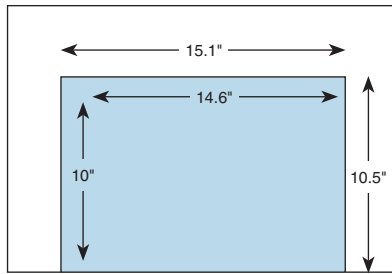

# SLACK Incorporated Newspaper Specs

NOTE: Unit sizes pictured are right hand pages. Live area dimensions are listed inside the shaded area of each unit. Trim sizes are listed outside each unit. Bleed dimensions are listed below each unit. Digital files preferred. Trim size of publication is 10.5" x 14". For more information, visit [slackinc.com/digitalads](http://slackinc.com/digitalads).

## Available Advertising Unit Sizes

**King Page Spread**

Bleed size: 21.25" x 14.25"

**King Page**

Bleed size: 10.75" x 14.25"

**3/4 Page Vertical**

Bleed size: 7.80" x 14.25"

**3/4 Page Horizontal**

Bleed size: 10.75" x 10.75"

**Island 1/2 Page**

Bleed size: 7.88" x 10.75"

**Island 1/2 Page Spread**

Bleed size: 15.35" x 10.75"

**1/2 Page Vertical**

Bleed size: 5.43" x 14.25"

**1/2 Page Horizontal**

Bleed size: 10.75" x 7.25"

**1/3 Page Vertical**

Bleed size: 5.43" x 10.75"

**1/4 Page Vertical Block**

Bleed size: 5.43" x 7"

**1/4 Page Horizontal Block**

Bleed size: 7.88" x 5.5"

**1/4 Page Vertical Strip**