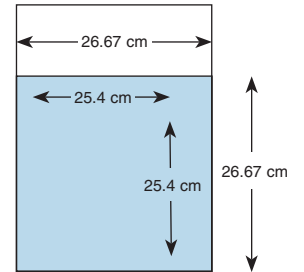

# SLACK Incorporated Newspaper Specs

NOTE: Unit sizes pictured are right hand pages. Live area dimensions are listed inside the shaded area of each unit. Trim sizes are listed outside each unit. Bleed dimensions are listed below each unit. Digital files preferred. Trim size of publication is 26.67 cm x 35.56 cm. For more information, visit [slackinc.com/digitalads](http://slackinc.com/digitalads).

## Available Advertising Unit Sizes

**King Page Spread**

Bleed size: 53.98 cm x 36.2 cm

**King Page**

Bleed size: 27.31 cm x 36.2 cm

**3/4 Page Vertical**

Bleed size: 19.81 cm x 36.2 cm

**3/4 Page Horizontal**

Bleed size: 27.31 cm x 27.31 cm

**Island 1/2 Page**

Bleed size: 20.02 cm x 27.31 cm

**Island 1/2 Page Spread**

Bleed size: 38.99 cm x 27.31 cm

**1/2 Page Vertical**

Bleed size: 13.79 cm x 36.20 cm

**1/2 Page Horizontal**

Bleed size: 27.31 cm x 18.42 cm

**1/3 Page Vertical**

Bleed size: 13.79 cm x 27.31 cm

**1/4 Page Vertical Block**

Bleed size: 13.79 cm x 17.78 cm

**1/4 Page Horizontal Block**

Bleed size: 20.02 cm x 13.97 cm