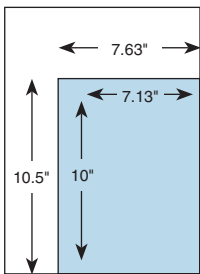

# SLACK Incorporated Newspaper Specs

NOTE: Unit sizes pictured are right hand pages. Live area dimensions are listed inside the shaded area of each unit. Trim sizes are listed outside each unit. Bleed dimensions are listed below each unit. Digital files preferred. Trim size of publication is 10.5" x 14". For more information, visit [slackinc.com/digitalads](http://slackinc.com/digitalads).

## Available Advertising Unit Sizes

**King Page Spread**

Bleed size: 21.25" x 14.25"

**King Page**

Bleed size: 10.75" x 14.25"

**3/4 Page Vertical**

Bleed size: 7.80" x 14.25"

**3/4 Page Horizontal**

Bleed size: 10.75" x 10.75"

**Island 1/2 Page**

Bleed size: 7.88" x 10.75"

**Island 1/2 Page Spread**

Bleed size: 15.35" x 10.75"

**1/2 Page Vertical**

Bleed size: 5.43" x 14.25"

**1/2 Page Horizontal**

Bleed size: 10.75" x 7.25"

**1/3 Page Vertical**

Bleed size: 5.43" x 10.75"

**1/4 Page Vertical Block**

Bleed size: 5.43" x 7"

**1/4 Page Horizontal Block**

Bleed size: 7.88" x 5.5"

**1/4 Page Vertical Strip**