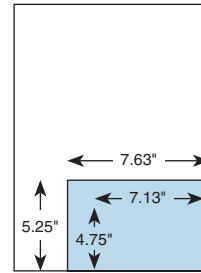

Bleed size: 10.75" x 10.75"

**Island 1/2 Page**

Bleed size: 7.88" x 10.75"

**Island 1/2 Page Spread**

Bleed size: 15.35" x 10.75"

**1/2 Page Vertical**

Bleed size: 5.43" x 14.25"

**1/2 Page Horizontal**

Bleed size: 10.75" x 7.25"

**1/3 Page Vertical**

Bleed size: 5.43" x 10.75"

**1/4 Page Vertical Block**

Bleed size: 5.43" x 7"

**1/4 Page Horizontal Block**

Bleed size: 7.88" x 5.5"

**1/4 Page Vertical Strip**

Bleed size: 2.98" x 14.25"

**1/4 Page Horizontal Strip**

Bleed size: 10.75" x 3.75"

**1/8 Page Vertical Block**

Bleed size: 2.98" x 7"

**1/8 Page Horizontal Block**

Bleed size: 5.43" x 3.59"

**SLACK Incorporated**

# SLACK Incorporated Newspaper Specs

NOTE: Unit sizes pictured are right hand pages. Live area dimensions are listed inside the shaded area of each unit. Trim sizes are listed outside each unit. Bleed dimensions are listed below each unit. Digital files preferred. Trim size of publication is 26.67 cm x 35.56 cm. For more information, visit [slackinc.com/digitalads](http://slackinc.com/digitalads).